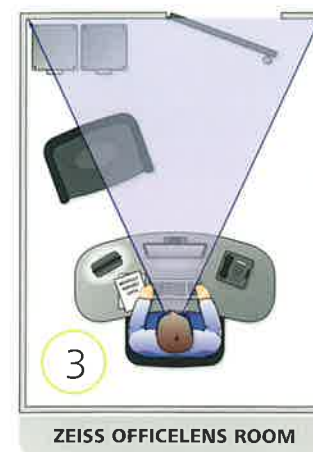

What's your working distance?